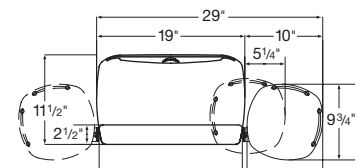

Features

- Mouse platform tilts independently and swivels 360° to position over 10 key pad, or at keyboard level in Mouse-Forward position
- Easily reposition mouse board accommodates right or left-hand mousing
- Available in UltraThin only
- UltraThin platform features Optimizer document holder cable management system
- Removable LeatheRite palm support
- Fits straightaway, diagonal corner over 12", curved corner over 12", and 90° corner with adapter

Color	Platform Type	Palm Support	Model #	Weight
Black	UltraThin	Jel	UB-2100FT-25J	6
		No Jel	UB-2100FT-25	6
Gray	UltraThin	Jel	UG-2100FT-26J	6
		No Jel	UG-2100FT-26	6
Additional mouse platform:				
Black	UltraThin	n/a	UB2520	1
Gray	UltraThin	n/a	UG2520	1
Mouse pad palm support:				
Black	Jel	2120-25J		
	No Jel	2120-25		
Gray	Jel	2120-26J		
	No Jel	2120-26