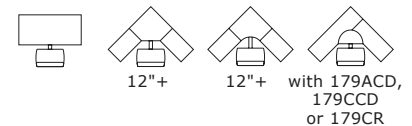

Features

- Mouse platform tilts independently and swivels 360° to position over 10 key pad, or at keyboard level in Mouse-Forward position
- Easily reposition mouse board accommodates right or left-hand mousing
- Available in UltraThin only
- UltraThin platform features Optimizer document holder cable management system
- Removable LeatheRite palm support
- Fits straightaway, diagonal corner over 12", curved corner over 12", and 90° corner with adapter

Color	Platform Type	Palm Support	Model #	Weight
Black	UltraThin	Jel	UB-2100FT-25J	6
		No Jel	UB-2100FT-25	6
Gray	UltraThin	Jel	UG-2100FT-26J	6
		No Jel	UG-2100FT-26	6
Additional mouse platform:				
Black	UltraThin	n/a	UB2520	1
Gray	UltraThin	n/a	UG2520	1
Mouse pad palm support:				
Black	Jel	2120-25J		
	No Jel	2120-25		
Gray	Jel	2120-26J		
	No Jel	2120-26